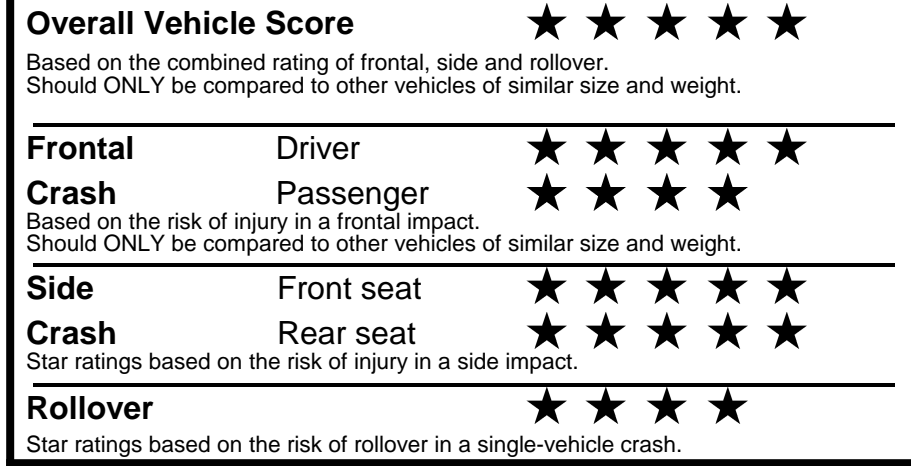

fueleconomy.gov
 Calculate personalized estimates and compare vehicles

GOVERNMENT 5-STAR SAFETY RATINGS

PARTS CONTENT INFORMATION

FOR VEHICLES IN THIS CAR LINE U.S./CANADIAN PARTS CONTENT: 0 %

MAJOR SOURCES OF FOREIGN PARTS: KOREA: 90%