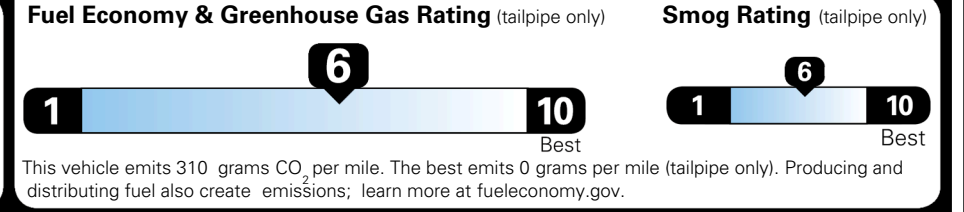

Actual results will vary for many reasons, including driving conditions and how you drive and maintain your vehicle. The average new vehicle gets 29 MPG and costs $8,500 to fuel over 5 years. Cost estimates are based on 15,000 miles per year at $ 3.30 per gallon. MPGe is miles per gasoline gallon equivalent. Vehicle emissions are a significant cause of climate change and smog.

fueleconomy.gov
Calculate personalized estimates and compare vehicles