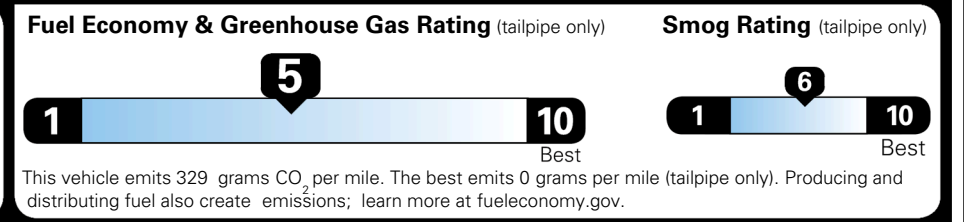

EPA DOT Fuel Economy and Environment

Gasoline Vehicle

You spend \$750 more in fuel costs over 5 years
 compared to the average new vehicle.

Annual fuel cost \$1,850

Actual results will vary for many reasons, including driving conditions and how you drive and maintain your vehicle. The average new vehicle gets 29 MPG and costs \$8,500 to fuel over 5 years. Cost estimates are based on 15,000 miles per year at \$ 3.30 per gallon. MPGe is miles per gasoline gallon equivalent. Vehicle emissions are a significant cause of climate change and smog.