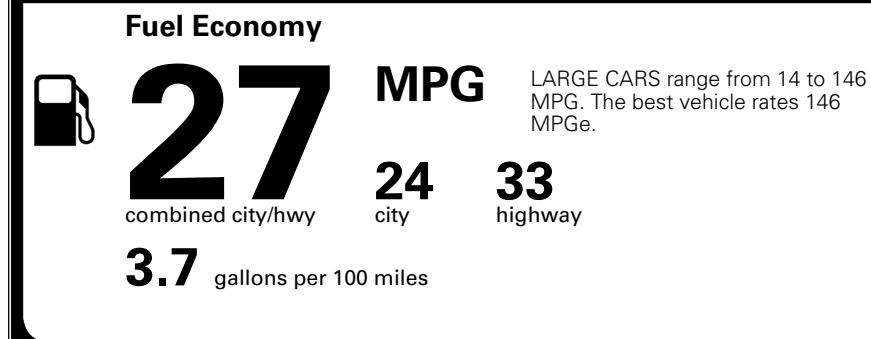

EPA DOT Fuel Economy and Environment

Gasoline Vehicle

You spend \$750 more in fuel costs over 5 years
 compared to the average new vehicle.

Annual fuel cost \$1,850

Actual results will vary for many reasons, including driving conditions and how you drive and maintain your vehicle. The average new vehicle gets 29 MPG and costs \$8,500 to fuel over 5 years. Cost estimates are based on 15,000 miles per year at \$ 3.30 per gallon. MPGe is miles per gasoline gallon equivalent. Vehicle emissions are a significant cause of climate change and smog.