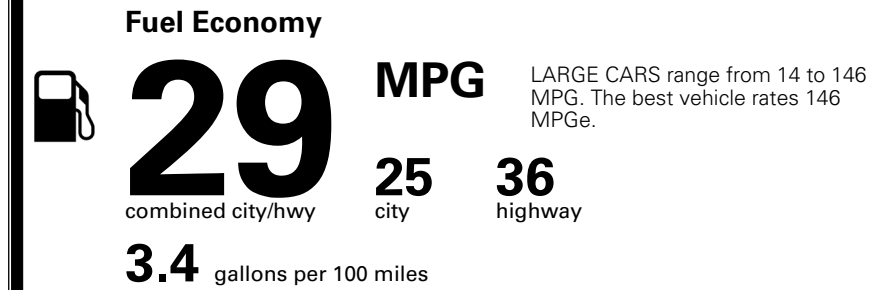

\$ 1,245.00

TOTAL MANUFACTURER'S SUGGESTED RETAIL PRICE ▶

\$ 32,925.00

TOTAL ADDITIONAL WEIGHT: 7.3

EPA DOT Fuel Economy and Environment

Gasoline Vehicle

You save \$0
 in fuel costs over 5 years compared to the average new vehicle.