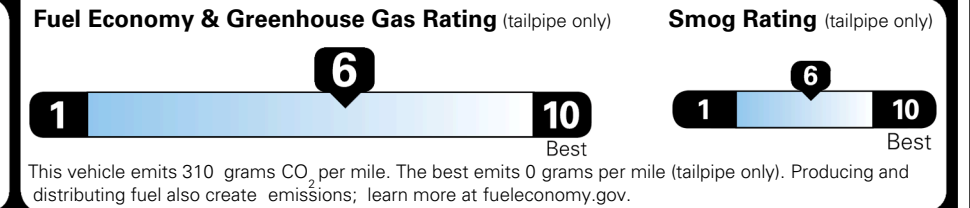

Actual results will vary for many reasons, including driving conditions and how you drive and maintain your vehicle. The average new vehicle gets 29 MPG and costs $8,500 to fuel over 5 years. Cost estimates are based on 15,000 miles per year at $ 3.30 per gallon. MPGe is miles per gasoline gallon equivalent. Vehicle emissions are a significant cause of climate change and smog.

fueleconomy.gov

Calculate personalized estimates and compare vehicles

GOVERNMENT 5-STAR SAFETY RATINGS

Overall Vehicle Score ★ ★ ★ ★ ★

Based on the combined rating of frontal, side and rollover. Should ONLY be compared to other vehicles of similar size and weight.

Frontal Driver ★ ★ ★ ★ ★

Crash Passenger ★ ★ ★ ★ ★

Based on the risk of injury in a frontal impact. Should ONLY be compared to other vehicles of similar size and weight.

Side Front seat ★ ★ ★ ★ ★

Crash Rear seat ★ ★ ★ ★ ★

Star ratings based on the risk of injury in a side impact.

Rollover ★ ★ ★ ★ ★

Star ratings based on the risk of rollover in a single-vehicle crash.

Star ratings range from 1 to 5 stars (★★★★★) with 5 being the highest.

Source: National Highway Traffic Safety Administration (NHTSA).

www.safercar.gov or 1-888-327-4236

Manufacturer's suggested retail price includes Manufacturer's recommended pre-delivery service. License and title fees, state and local taxes and other dealer installed options and accessories are not included in the manufacturer's suggested retail price.

PARTS CONTENT INFORMATION

FOR VEHICLES IN THIS CAR LINE U.S./CANADIAN PARTS CONTENT: 0 %

MAJOR SOURCES OF FOREIGN PARTS: KOREA: 90%

NOTE: PARTS CONTENT DOES NOT INCLUDE FINAL ASSEMBLY, DISTRIBUTION, OR OTHER NON-PARTS COSTS.

FOR THIS VEHICLE FINAL ASSEMBLY POINT: HWASUNG, KOREA

COUNTRY OF ORIGIN

ENGINE (MOTOR): KOREA

TRANSMISSION: KOREA