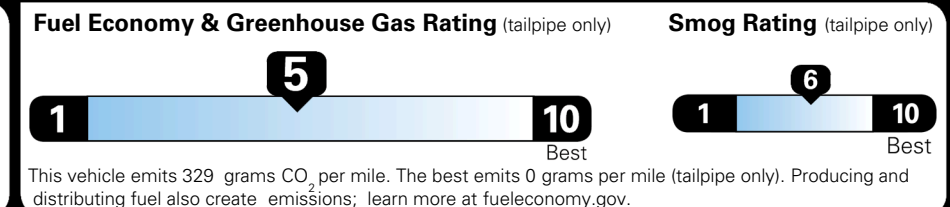

EPA DOT Fuel Economy and Environment

Gasoline Vehicle

You spend **\$750** more in fuel costs over 5 years compared to the average new vehicle.

Annual fuel cost **\$1,850**

Actual results will vary for many reasons, including driving conditions and how you drive and maintain your vehicle. The average new vehicle gets 29 MPG and costs \$8,500 to fuel over 5 years. Cost estimates are based on 15,000 miles per year at \$ 3.30 per gallon. MPGe is miles per gasoline gallon equivalent. Vehicle emissions are a significant cause of climate change and smog.