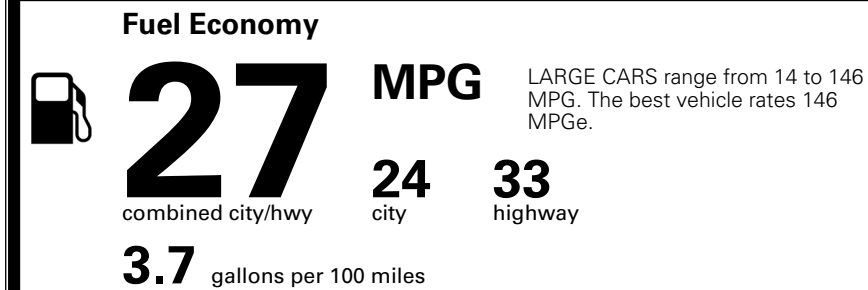

EPA DOT Fuel Economy and Environment

Gasoline Vehicle

You spend **$750** more in fuel costs over 5 years compared to the average new vehicle.

Annual fuel cost **$1,850**