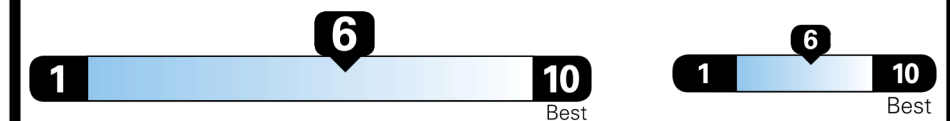

Fuel Economy & Greenhouse Gas Rating (tailpipe only) Smog Rating (tailpipe only)

This vehicle emits 310 grams CO₂ per mile. The best emits 0 grams per mile (tailpipe only). Producing and distributing fuel also create emissions; learn more at fueleconomy.gov.

Actual results will vary for many reasons, including driving conditions and how you drive and maintain your vehicle. The average new vehicle gets 29 MPG and costs $8,500 to fuel over 5 years. Cost estimates are based on 15,000 miles per year at $ 3.30 per gallon. MPGe is miles per gasoline gallon equivalent. Vehicle emissions are a significant cause of climate change and smog.

fueleconomy.gov

Calculate personalized estimates and compare vehicles