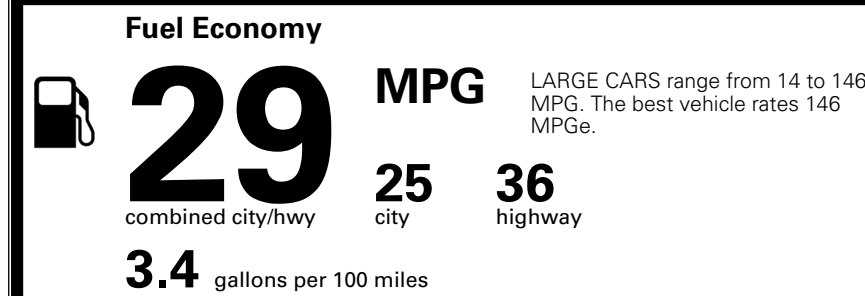

INLAND FREIGHT AND HANDLING \$ 1,245.00

TOTAL MANUFACTURER'S SUGGESTED RETAIL PRICE ▶ \$ 30,725.00

TOTAL ADDITIONAL WEIGHT: 7.3

\$ 28,490.00

EPA DOT Fuel Economy and Environment

Gasoline Vehicle

You save \$0
 in fuel costs over 5 years compared to the average new vehicle.