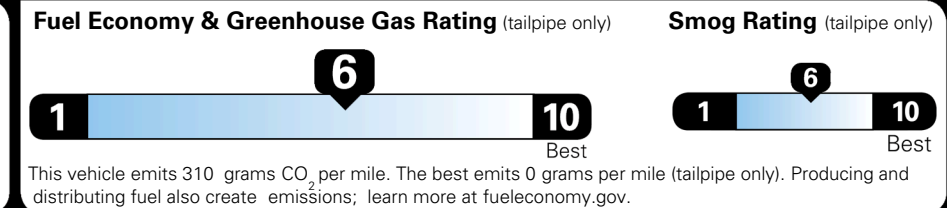

Actual results will vary for many reasons, including driving conditions and how you drive and maintain your vehicle. The average new vehicle gets 29 MPG and costs $8,500 to fuel over 5 years. Cost estimates are based on 15,000 miles per year at $ 3.30 per gallon. MPGe is miles per gasoline gallon equivalent. Vehicle emissions are a significant cause of climate change and smog.

fueleconomy.gov

Calculate personalized estimates and compare vehicles