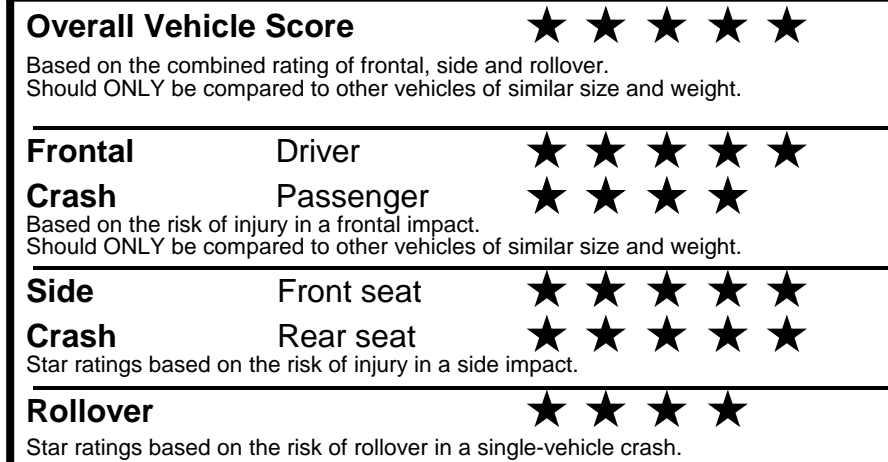

fueleconomy.gov

Calculate personalized estimates and compare vehicles

GOVERNMENT 5-STAR SAFETY RATINGS

Star ratings range from 1 to 5 stars (★★★★★) with 5 being the highest.
 Source: National Highway Traffic Safety Administration (NHTSA).
www.safercar.gov or 1-888-327-4236