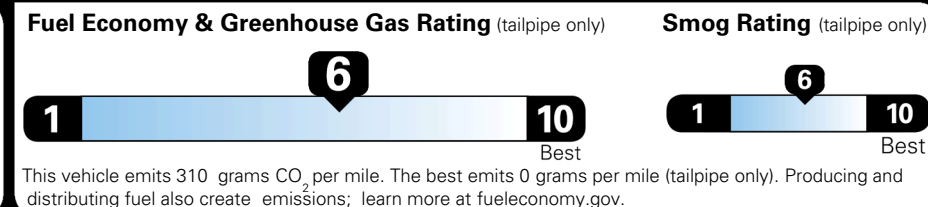

### EPA DOT Fuel Economy and Environment

Gasoline Vehicle

**You save \$0**  
 in fuel costs over 5 years compared to the average new vehicle.

**Annual fuel cost \$1,700**

Actual results will vary for many reasons, including driving conditions and how you drive and maintain your vehicle. The average new vehicle gets 29 MPG and costs \$8,500 to fuel over 5 years. Cost estimates are based on 15,000 miles per year at \$ 3.30 per gallon. MPGe is miles per gasoline gallon equivalent. Vehicle emissions are a significant cause of climate change and smog.