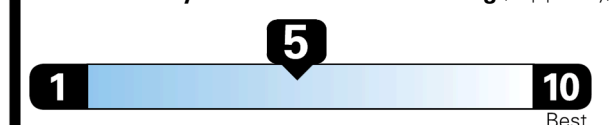

EPA DOT Fuel Economy and Environment

Gasoline Vehicle

Fuel Economy

You spend **\$750** more in fuel costs over 5 years compared to the average new vehicle.

Annual fuel cost **\$1,850**

Fuel Economy & Greenhouse Gas Rating (tailpipe only)