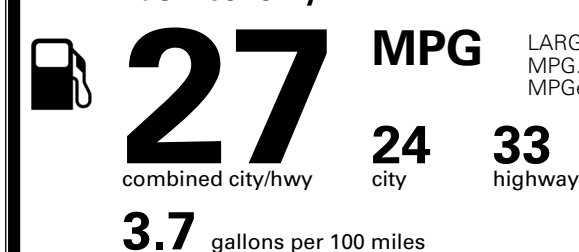

Fuel Economy

You spend **$750** more in fuel costs over 5 years compared to the average new vehicle.

Annual fuel cost **$1,850**