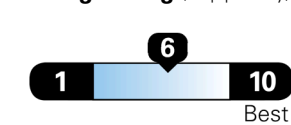

Smog Rating (tailpipe only)

This vehicle emits 329 grams CO₂ per mile. The best emits 0 grams per mile (tailpipe only). Producing and distributing fuel also create emissions; learn more at fueleconomy.gov.

Actual results will vary for many reasons, including driving conditions and how you drive and maintain your vehicle. The average new vehicle gets 29 MPG and costs $8,500 to fuel over 5 years. Cost estimates are based on 15,000 miles per year at $ 3.30 per gallon. MPGe is miles per gasoline gallon equivalent. Vehicle emissions are a significant cause of climate change and smog.

fueleconomy.gov

Calculate personalized estimates and compare vehicles