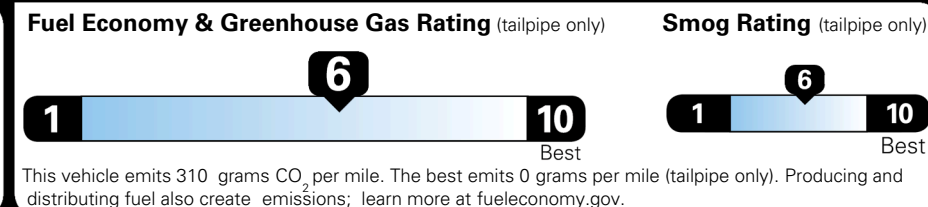

Actual results will vary for many reasons, including driving conditions and how you drive and maintain your vehicle. The average new vehicle gets 29 MPG and costs $8,500 to fuel over 5 years. Cost estimates are based on 15,000 miles per year at $ 3.30 per gallon. MPGe is miles per gasoline gallon equivalent. Vehicle emissions are a significant cause of climate change and smog.

fueleconomy.gov

Calculate personalized estimates and compare vehicles

GOVERNMENT 5-STAR SAFETY RATINGS

PARTS CONTENT INFORMATION

Overall Vehicle Score ★★★★★

Based on the combined rating of frontal, side and rollover. Should ONLY be compared to other vehicles of similar size and weight.

Frontal Driver ★★★★★

Crash Passenger ★★★★★

Based on the risk of injury in a frontal impact. Should ONLY be compared to other vehicles of similar size and weight.

Side Front seat ★★★★★

Crash Rear seat ★★★★★

Star ratings based on the risk of injury in a side impact.

Rollover ★★★★★

Star ratings based on the risk of rollover in a single-vehicle crash.

Star ratings range from 1 to 5 stars (★★★★★) with 5 being the highest.

Source: National Highway Traffic Safety Administration (NHTSA).

www.safercar.gov or 1-888-327-4236

Manufacturer's suggested retail price includes Manufacturer's recommended pre-delivery service. License and title fees, state and local taxes and other dealer installed options and accessories are not included in the manufacturer's suggested retail price.

FOR VEHICLES IN THIS CAR LINE U.S./CANADIAN PARTS CONTENT: 0 %

MAJOR SOURCES OF FOREIGN PARTS: KOREA: 90%

NOTE: PARTS CONTENT DOES NOT INCLUDE FINAL ASSEMBLY, DISTRIBUTION, OR OTHER NON-PARTS COSTS.

FOR THIS VEHICLE FINAL ASSEMBLY POINT: HWASUNG, KOREA

COUNTRY OF ORIGIN

ENGINE (MOTOR): KOREA

TRANSMISSION: KOREA