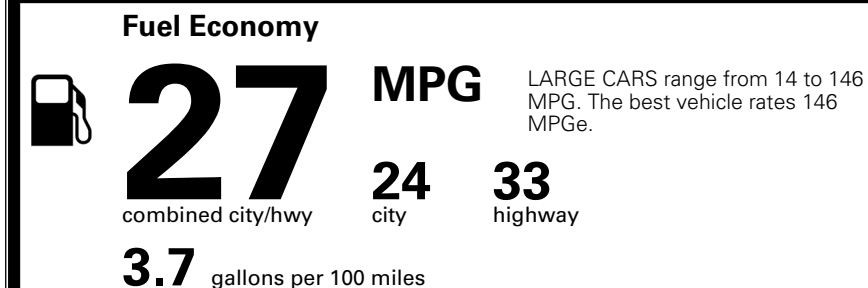

EPA DOT Fuel Economy and Environment

Gasoline Vehicle

You spend
$750
more in fuel costs
over 5 years
compared to the
average new vehicle.

Annual fuel cost
$1,850