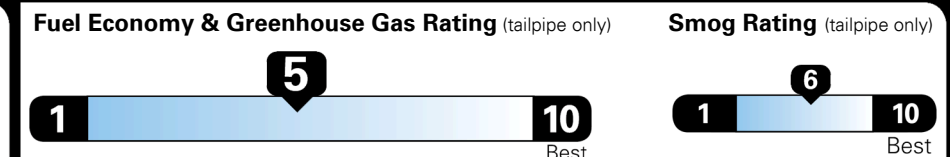

EPA DOT Fuel Economy and Environment

Gasoline Vehicle

You spend **\$750** more in fuel costs over 5 years compared to the average new vehicle.

Annual fuel cost **\$1,850**

This vehicle emits 329 grams CO₂ per mile. The best emits 0 grams per mile (tailpipe only). Producing and distributing fuel also create emissions; learn more at fueleconomy.gov.