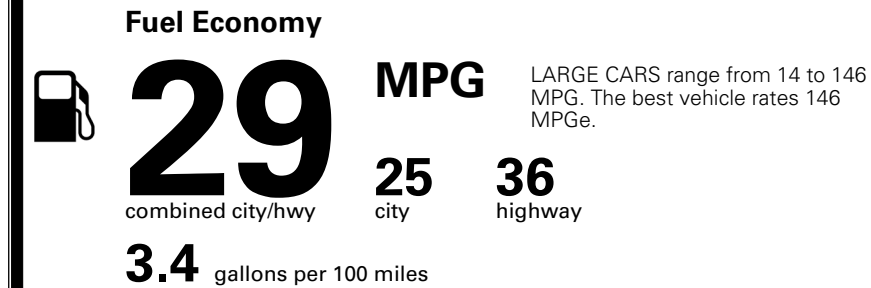

Included
Included
Included
Included
Included
Included
Included
Included
Included
Included
Included

ADDITIONAL INSTALLED EQUIPMENT:

(In addition to or in place of standard features)

GT-Line Red Interior Color Package
GT-Line Premium Package
- Panoramic Sunroof w/ Power Sunshade
- LED Interior Lighting
- Bose Premium Audio w/Active Sound Design
- 18" Black Finished Alloy Wheels, Unique Design
Carpeted Floor Mats

$295.00
$2,200.00

$200.00

MSRP INCLUDING OPTIONS

$ 31,185.00

INLAND FREIGHT AND HANDLING

$ 1,245.00

TOTAL MANUFACTURER'S SUGGESTED RETAIL PRICE ▶

$ 32,430.00

TOTAL ADDITIONAL WEIGHT: 7.3

*Additional terms and conditions apply.

**Kia Connect may be currently unavailable for some Model Year 2022 and newer vehicles sold or purchased in Massachusetts; please see owners.kia.com for more information.

NOTE: When you purchase this vehicle, Kia America, Inc. collects personal information you provide to the dealership. For information on our collection and use of personal information and your rights, please see our Privacy Policy on www.kia.com.

EPA DOT Fuel Economy and Environment

Gasoline Vehicle

You save $0
in fuel costs over 5 years compared to the average new vehicle.

Annual fuel cost $1,700