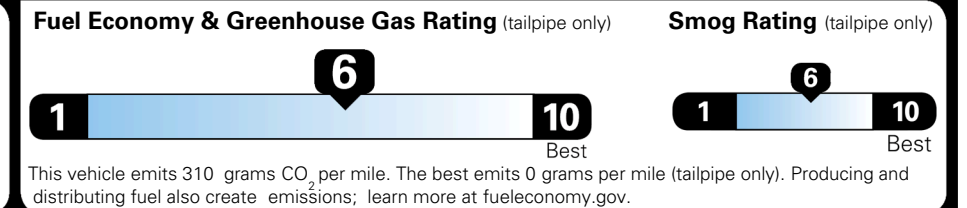

EPA DOT Fuel Economy and Environment

Gasoline Vehicle

You save \$0
 in fuel costs over 5 years compared to the average new vehicle.

Annual fuel cost \$1,700

Actual results will vary for many reasons, including driving conditions and how you drive and maintain your vehicle. The average new vehicle gets 29 MPG and costs \$8,500 to fuel over 5 years. Cost estimates are based on 15,000 miles per year at \$ 3.30 per gallon. MPGe is miles per gasoline gallon equivalent. Vehicle emissions are a significant cause of climate change and smog.