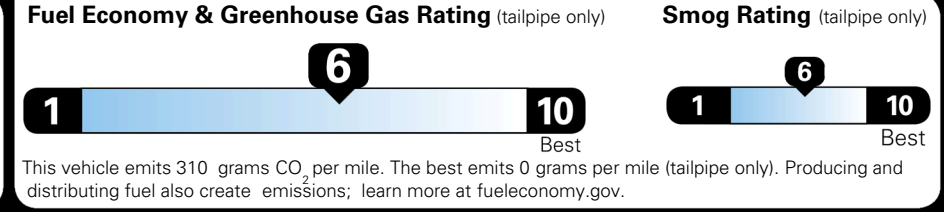

EPA DOT Fuel Economy and Environment

Gasoline Vehicle

You save \$0
 in fuel costs over 5 years compared to the average new vehicle.

Actual results will vary for many reasons, including driving conditions and how you drive and maintain your vehicle. The average new vehicle gets 29 MPG and costs \$8,500 to fuel over 5 years. Cost estimates are based on 15,000 miles per year at \$ 3.30 per gallon. MPGe is miles per gasoline gallon equivalent. Vehicle emissions are a significant cause of climate change and smog.