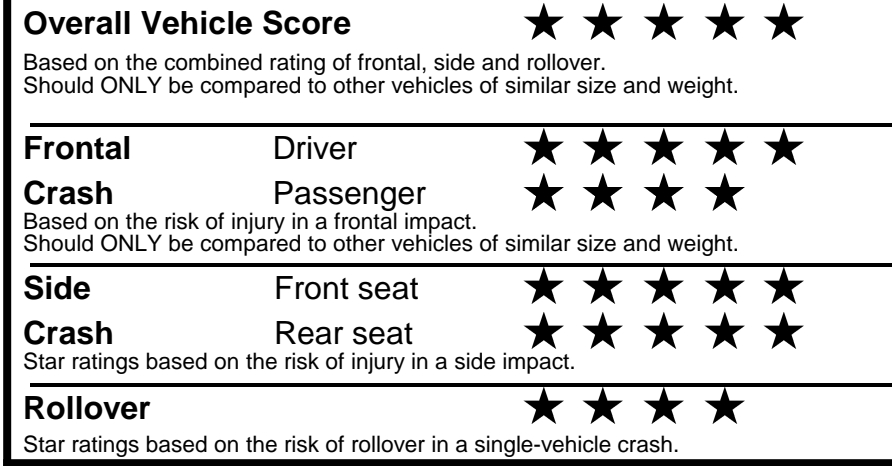

GOVERNMENT 5-STAR SAFETY RATINGS

PARTS CONTENT INFORMATION

FOR VEHICLES IN THIS CAR LINE U.S./CANADIAN PARTS CONTENT: 0 %

MAJOR SOURCES OF FOREIGN PARTS: KOREA: 90%

NOTE: PARTS CONTENT DOES NOT INCLUDE FINAL ASSEMBLY, DISTRIBUTION, OR OTHER NON-PARTS COSTS.

Star ratings range from 1 to 5 stars (★★★★★) with 5 being the highest.
Source: National Highway Traffic Safety Administration (NHTSA).
www.safercar.gov or 1-888-327-4236

FOR THIS VEHICLE FINAL ASSEMBLY POINT: HWASUNG, KOREA

COUNTRY OF ORIGIN: KOREA

ENGINE (MOTOR): KOREA

TRANSMISSION: KOREA

Manufacturer's suggested retail price includes Manufacturer's recommended pre-delivery service. License and title fees, state and local taxes and other dealer installed options and accessories are not included in the manufacturer's suggested retail price.