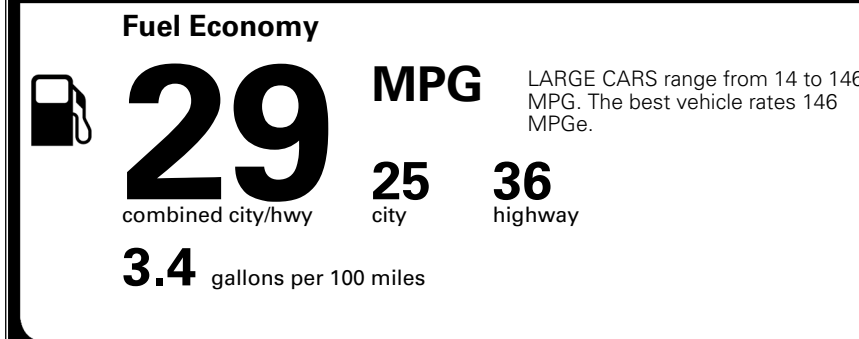

EPA DOT Fuel Economy and Environment

Gasoline Vehicle

You save $0
in fuel costs over 5 years compared to the average new vehicle.