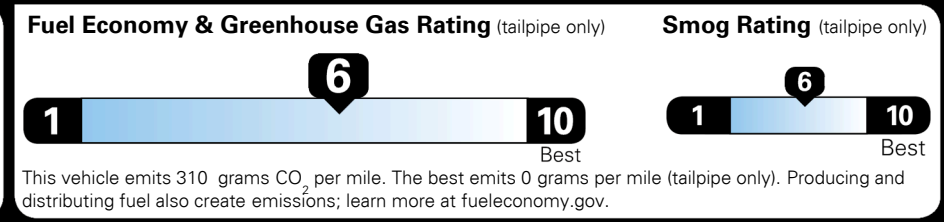

EPA DOT Fuel Economy and Environment

Gasoline Vehicle

You save \$0
 in fuel costs over 5 years compared to the average new vehicle.

Actual results will vary for many reasons, including driving conditions and how you drive and maintain your vehicle. The average new vehicle gets 29 MPG and costs \$8,500 to fuel over 5 years. Cost estimates are based on 15,000 miles per year at \$ 3.30 per gallon. MPGe is miles per gasoline gallon equivalent. Vehicle emissions are a significant cause of climate change and smog.