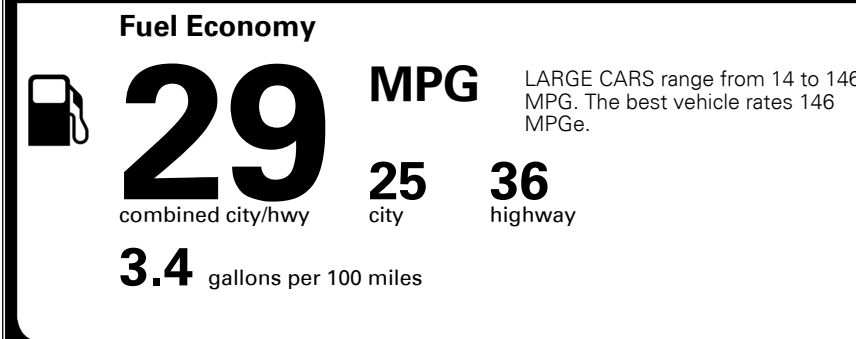

EPA DOT Fuel Economy and Environment

Gasoline Vehicle

You save $0
in fuel costs over 5 years compared to the average new vehicle.