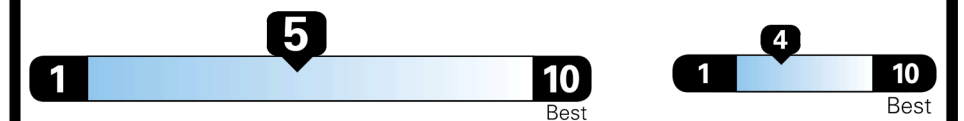

EPA DOT Fuel Economy and Environment

Gasoline Vehicle

You spend \$750 more in fuel costs over 5 years compared to the average new vehicle.

Annual fuel cost \$1,850

Fuel Economy & Greenhouse Gas Rating (tailpipe only) Smog Rating (tailpipe only)