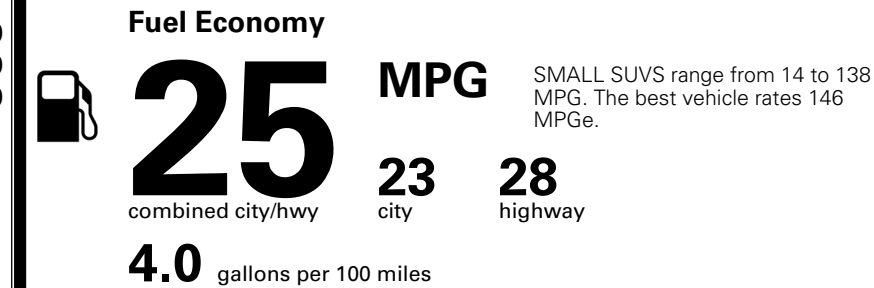

MANUFACTURER'S SUGGESTED RETAIL PRICE ▶

$ 37,290.00

ADDITIONAL INSTALLED EQUIPMENT:
(In addition to or in place of standard features)
Wolf Gray Paint $495.00
Carpeted Floor Mats $235.00
Cargo Net $65.00

MSRP INCLUDING OPTIONS

$ 38,085.00

INLAND FREIGHT AND HANDLING

$ 1,495.00

TOTAL MANUFACTURER'S SUGGESTED RETAIL PRICE ▶

$ 39,580.00

*Additional terms and conditions apply.

**Kia Connect may be currently unavailable for some Model Year 2022 and newer vehicles sold or purchased in Massachusetts; please see owners.kia.com for more information.

NOTE: When you purchase this vehicle, Kia America, Inc. collects personal information you provide to the dealership. For information on our collection and use of personal information and your rights, please see our Privacy Policy on www.kia.com.

TOTAL ADDITIONAL WEIGHT: 7.1

EPA DOT Fuel Economy and Environment

Gasoline Vehicle

You spend
$1,500
more in fuel costs
over 5 years
compared to the
average new vehicle.

Annual fuel cost
$2,000