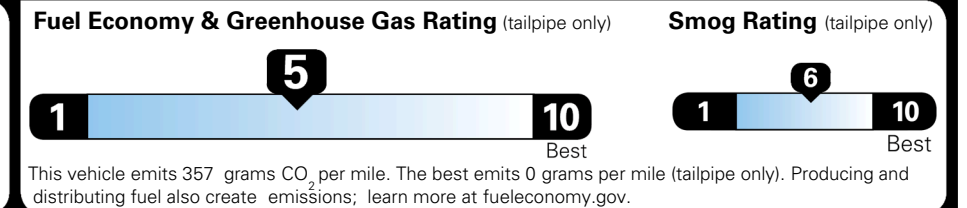

TOTAL ADDITIONAL WEIGHT: 7.1

EPA DOT Fuel Economy and Environment

Gasoline Vehicle

You spend
\$1,500
 more in fuel costs
 over 5 years
 compared to the
 average new vehicle.

Annual fuel cost
\$2,000

Actual results will vary for many reasons, including driving conditions and how you drive and maintain your vehicle. The average new vehicle gets 29 MPG and costs \$8,500 to fuel over 5 years. Cost estimates are based on 15,000 miles per year at \$ 3.30 per gallon. MPGe is miles per gasoline gallon equivalent. Vehicle emissions are a significant cause of climate change and smog.