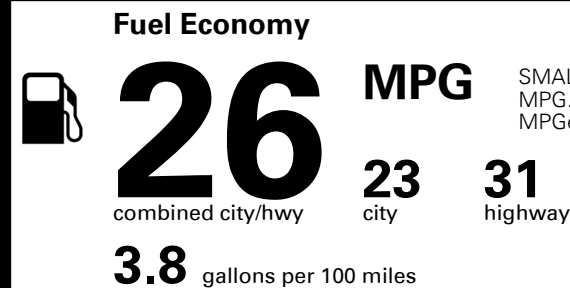

EPA DOT Fuel Economy and Environment

Gasoline Vehicle

SMALL SUVs range from 14 to 125 MPG. The best vehicle rates 146 MPGe.

You spend \$1,000 more in fuel costs over 5 years compared to the average new vehicle.