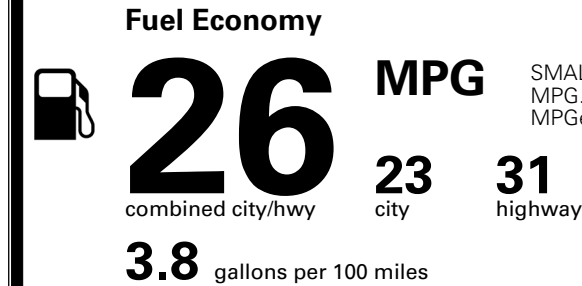

\$ 35,555.00

INLAND FREIGHT AND HANDLING

\$ 1,495.00

TOTAL MANUFACTURER'S SUGGESTED RETAIL PRICE ▶

\$ 37,050.00

*Additional terms and conditions apply.

**Kia Connect may be currently unavailable for some Model Year 2022 and newer vehicles sold or purchased in Massachusetts; please see owners.kia.com for more information.

TOTAL ADDITIONAL WEIGHT: 10.1

EPA DOT Fuel Economy and Environment

Gasoline Vehicle

SMALL SUVs range from 14 to 138 MPG. The best vehicle rates 146 MPGe.

You spend
\$1,000
 more in fuel costs
 over 5 years
 compared to the
 average new vehicle.