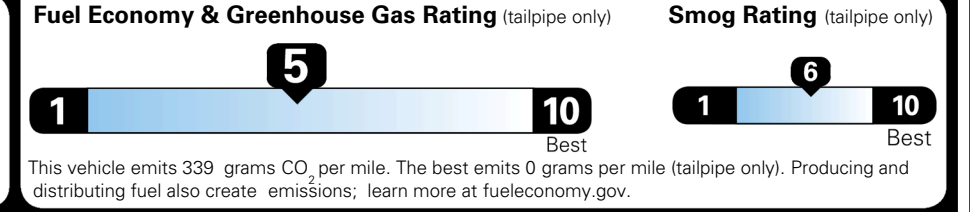

Actual results will vary for many reasons, including driving conditions and how you drive and maintain your vehicle. The average new vehicle gets 29 MPG and costs $8,500 to fuel over 5 years. Cost estimates are based on 15,000 miles per year at $ 3.30 per gallon. MPGe is miles per gasoline gallon equivalent. Vehicle emissions are a significant cause of climate change and smog.

fueleconomy.gov

Calculate personalized estimates and compare vehicles

GOVERNMENT 5-STAR SAFETY RATINGS

Overall Vehicle Score ★ ★ ★ ★ ★

Based on the combined rating of frontal, side and rollover. Should ONLY be compared to other vehicles of similar size and weight.

Frontal	Driver	★ ★ ★ ★ ★
Crash	Passenger	★ ★ ★ ★ ★
Based on the risk of injury in a frontal impact. Should ONLY be compared to other vehicles of similar size and weight.		
Side	Front seat	★ ★ ★ ★ ★
Crash	Rear seat	★ ★ ★ ★ ★
Star ratings based on the risk of injury in a side impact.		
Rollover		★ ★ ★ ★ ★
Star ratings based on the risk of rollover in a single-vehicle crash.		

Star ratings range from 1 to 5 stars (★★★★★) with 5 being the highest.
Source: National Highway Traffic Safety Administration (NHTSA).
www.safercar.gov or 1-888-327-4236

Manufacturer's suggested retail price includes Manufacturer's recommended pre-delivery service. License and title fees, state and local taxes and other dealer installed options and accessories are not included in the manufacturer's suggested retail price.

PARTS CONTENT INFORMATION

FOR VEHICLES IN THIS CAR LINE U.S./CANADIAN PARTS CONTENT: 55 %

MAJOR SOURCES OF FOREIGN PARTS: KOREA: 30%

NOTE: PARTS CONTENT DOES NOT INCLUDE FINAL ASSEMBLY, DISTRIBUTION, OR OTHER NON-PARTS COSTS.

FOR THIS VEHICLE FINAL ASSEMBLY POINT: WEST POINT, GA, USA

COUNTRY OF ORIGIN ENGINE (MOTOR): USA

TRANSMISSION: USA