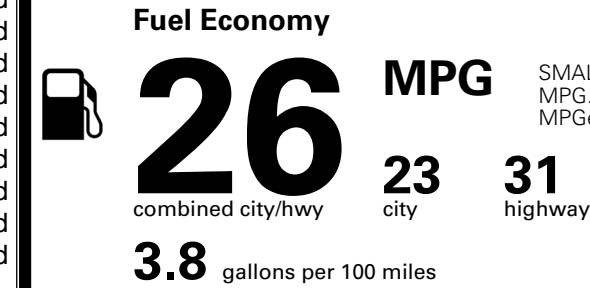

TOTAL ADDITIONAL WEIGHT: 10.1

EPA DOT Fuel Economy and Environment

Gasoline Vehicle

SMALL SUVs range from 14 to 138 MPG. The best vehicle rates 146 MPGe.

You spend \$1,000 more in fuel costs over 5 years compared to the average new vehicle.