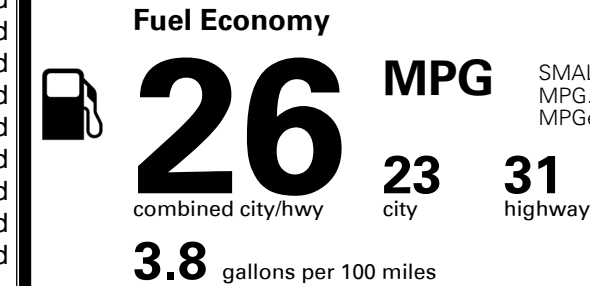

TOTAL ADDITIONAL WEIGHT: 10.1

EPA DOT Fuel Economy and Environment

Gasoline Vehicle

SMALL SUVs range from 14 to 125 MPG. The best vehicle rates 146 MPGe.

You spend \$1,000 more in fuel costs over 5 years compared to the average new vehicle.