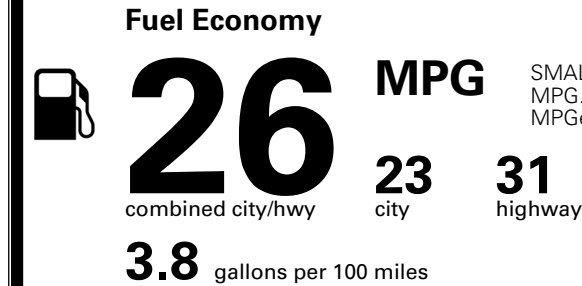

\$495.00
 \$265.00

MSRP INCLUDING OPTIONS

\$ 36,050.00

INLAND FREIGHT AND HANDLING

\$ 1,495.00

TOTAL MANUFACTURER'S SUGGESTED RETAIL PRICE ▶

\$ 37,545.00

TOTAL ADDITIONAL WEIGHT: 10.1

EPA DOT Fuel Economy and Environment

Gasoline Vehicle

SMALL SUVs range from 14 to 138 MPG. The best vehicle rates 146 MPGe.

You spend \$1,000 more in fuel costs over 5 years compared to the average new vehicle.