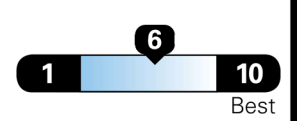

Smog Rating (tailpipe only)

This vehicle emits 388 grams CO₂ per mile. The best emits 0 grams per mile (tailpipe only). Producing and distributing fuel also create emissions; learn more at fueleconomy.gov.

Actual results will vary for many reasons, including driving conditions and how you drive and maintain your vehicle. The average new vehicle gets 29 MPG and costs $8,500 to fuel over 5 years. Cost estimates are based on 15,000 miles per year at $ 3.30 per gallon. MPGe is miles per gasoline gallon equivalent. Vehicle emissions are a significant cause of climate change and smog.

fueleconomy.gov

Calculate personalized estimates and compare vehicles