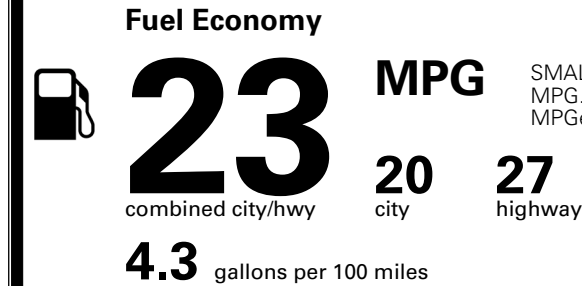

\$295.00
 \$265.00
 \$160.00

MSRP INCLUDING OPTIONS

\$ 47,510.00

INLAND FREIGHT AND HANDLING

\$ 1,495.00

TOTAL MANUFACTURER'S SUGGESTED RETAIL PRICE ▶

\$ 49,005.00

TOTAL ADDITIONAL WEIGHT: 10.8

EPA DOT Fuel Economy and Environment

Gasoline Vehicle

SMALL SUVs range from 14 to 125 MPG. The best vehicle rates 146 MPGe.

You spend \$2,250 more in fuel costs over 5 years compared to the average new vehicle.