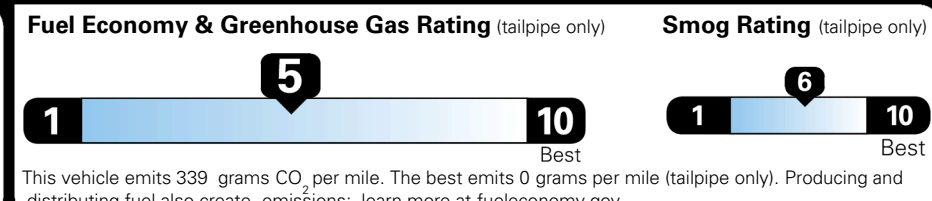

EPA DOT Fuel Economy and Environment

Gasoline Vehicle

You spend \$1,000 more in fuel costs over 5 years
 compared to the average new vehicle.

Annual fuel cost \$1,900

Actual results will vary for many reasons, including driving conditions and how you drive and maintain your vehicle. The average new vehicle gets 29 MPG and costs \$8,500 to fuel over 5 years. Cost estimates are based on 15,000 miles per year at \$ 3.30 per gallon. MPGe is miles per gasoline gallon equivalent. Vehicle emissions are a significant cause of climate change and smog.