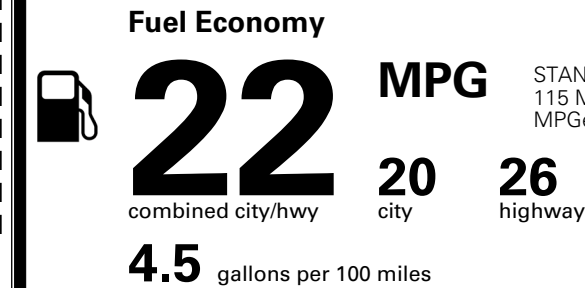

MSRP INCLUDING OPTIONS

\$ 42,835.00

INLAND FREIGHT AND HANDLING

\$ 1,545.00

TOTAL MANUFACTURER'S SUGGESTED RETAIL PRICE ▶

\$ 44,380.00

TOTAL ADDITIONAL WEIGHT: 7.2

*Additional terms and conditions apply.

EPA DOT Fuel Economy and Environment

Gasoline Vehicle

You spend \$2,500 more in fuel costs over 5 years compared to the average new vehicle.

Annual fuel cost \$2,100

Actual results will vary for many reasons, including driving conditions and how you drive and maintain your vehicle. The average new vehicle gets 29 MPG and costs \$8,000 to fuel over 5 years. Cost estimates are based on 15,000 miles per year at \$ 3.10 per gallon. MPGe is miles per gasoline gallon equivalent. Vehicle emissions are a significant cause of climate change and smog.