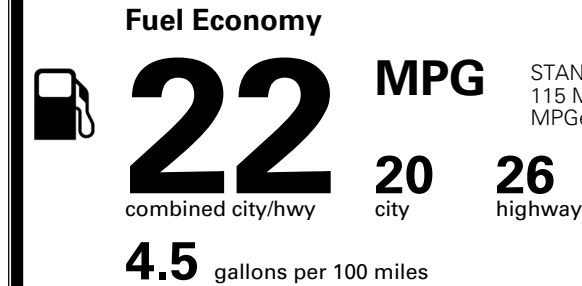

\$ 42,340.00

INLAND FREIGHT AND HANDLING

\$ 1,545.00

TOTAL MANUFACTURER'S SUGGESTED RETAIL PRICE ▶

\$ 43,885.00

TOTAL ADDITIONAL WEIGHT: 7.2

EPA DOT Fuel Economy and Environment

Gasoline Vehicle