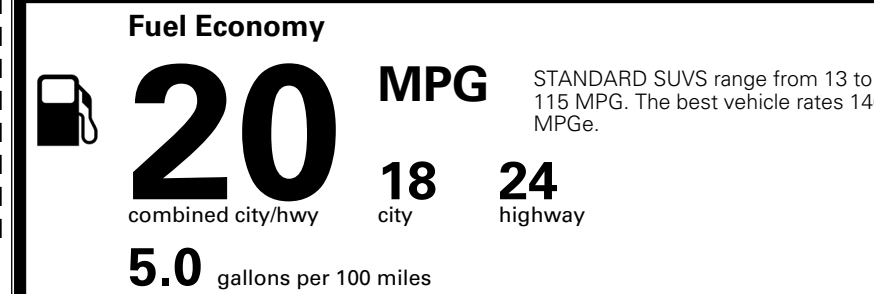

EPA DOT Fuel Economy and Environment

Gasoline Vehicle

You spend
\$3,500
 more in fuel costs
 over 5 years
 compared to the
 average new vehicle.

Annual fuel cost
\$2,300

Actual results will vary for many reasons, including driving conditions and how you drive and maintain your vehicle. The average new vehicle gets 29 MPG and costs \$8,000 to fuel over 5 years. Cost estimates are based on 15,000 miles per year at \$ 3.10 per gallon. MPGe is miles per gasoline gallon equivalent. Vehicle emissions are a significant cause of climate change and smog.