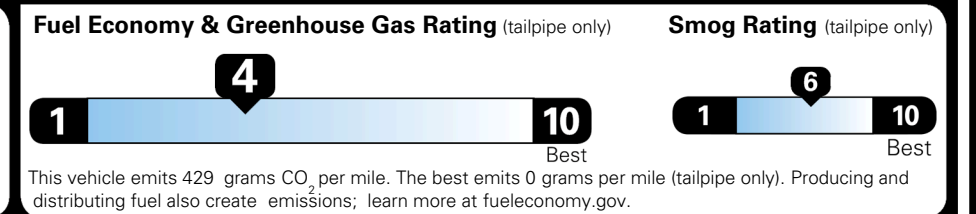

EPA DOT Fuel Economy and Environment

Gasoline Vehicle

You spend
\$3,500
 more in fuel costs
 over 5 years
 compared to the
 average new vehicle.

Annual fuel cost
\$2,300

Actual results will vary for many reasons, including driving conditions and how you drive and maintain your vehicle. The average new vehicle gets 29 MPG and costs \$8,000 to fuel over 5 years. Cost estimates are based on 15,000 miles per year at \$ 3.10 per gallon. MPGe is miles per gasoline gallon equivalent. Vehicle emissions are a significant cause of climate change and smog.