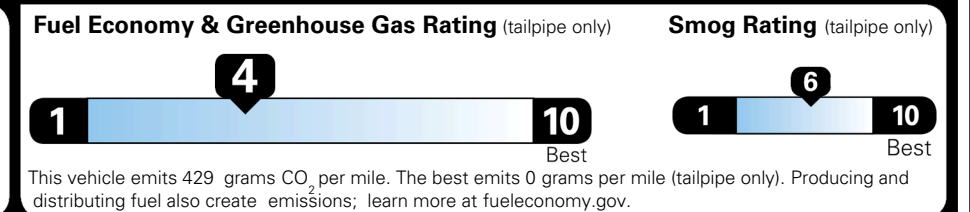

\$495.00
 \$625.00
 \$390.00
 \$75.00

MSRP INCLUDING OPTIONS

\$ 48,875.00

INLAND FREIGHT AND HANDLING

\$ 1,545.00

TOTAL MANUFACTURER'S SUGGESTED RETAIL PRICE ▶

\$ 50,420.00

TOTAL ADDITIONAL WEIGHT: 5.9

EPA DOT Fuel Economy and Environment

Gasoline Vehicle

You spend \$3,500 more in fuel costs over 5 years
 compared to the average new vehicle.

Annual fuel cost \$2,300

Actual results will vary for many reasons, including driving conditions and how you drive and maintain your vehicle. The average new vehicle gets 29 MPG and costs \$8,000 to fuel over 5 years. Cost estimates are based on 15,000 miles per year at \$ 3.10 per gallon. MPGe is miles per gasoline gallon equivalent. Vehicle emissions are a significant cause of climate change and smog.