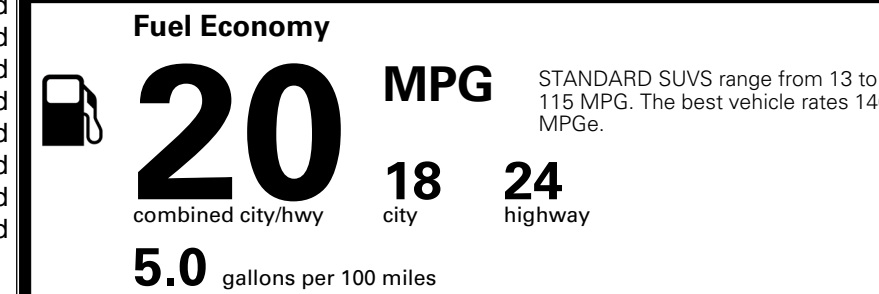

EPA DOT Fuel Economy and Environment

Gasoline Vehicle

You spend \$3,500 more in fuel costs over 5 years
 compared to the average new vehicle.

Annual fuel cost \$2,300

Actual results will vary for many reasons, including driving conditions and how you drive and maintain your vehicle. The average new vehicle gets 29 MPG and costs \$8,000 to fuel over 5 years. Cost estimates are based on 15,000 miles per year at \$ 3.10 per gallon. MPGe is miles per gasoline gallon equivalent. Vehicle emissions are a significant cause of climate change and smog.