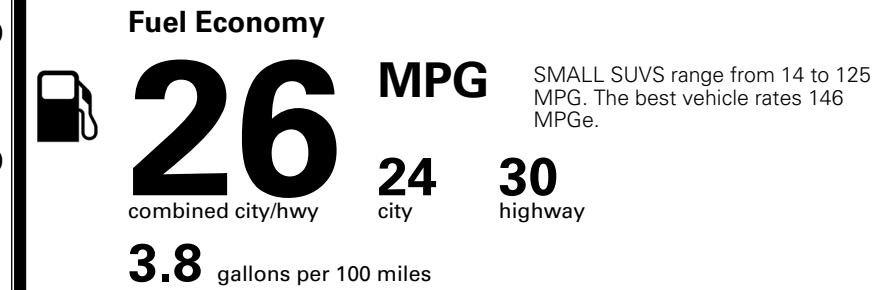

\$ 32,990.00

\$1,500.00

\$200.00

MSRP INCLUDING OPTIONS \$ 34,690.00

INLAND FREIGHT AND HANDLING \$ 1,445.00

TOTAL MANUFACTURER'S SUGGESTED RETAIL PRICE ▶ \$ 36,135.00

EPA DOT Fuel Economy and Environment

Gasoline Vehicle