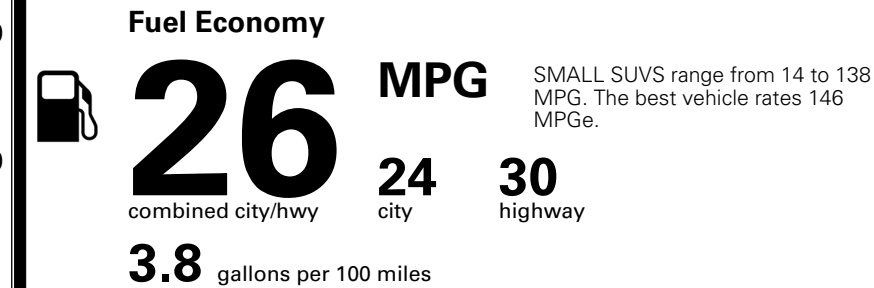

\$ 33,090.00

\$1,500.00

\$200.00

MSRP INCLUDING OPTIONS \$ 34,790.00

INLAND FREIGHT AND HANDLING \$ 1,495.00

TOTAL MANUFACTURER'S SUGGESTED RETAIL PRICE ▶ \$ 36,285.00

EPA DOT Fuel Economy and Environment

Gasoline Vehicle