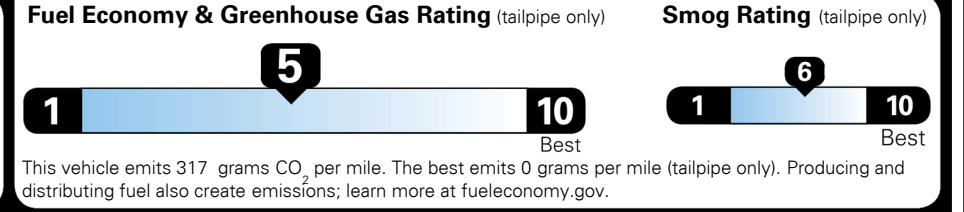

Actual results will vary for many reasons, including driving conditions and how you drive and maintain your vehicle. The average new vehicle gets 29 MPG and costs $8,500 to fuel over 5 years. Cost estimates are based on 15,000 miles per year at $ 3.30 per gallon. MPGe is miles per gasoline gallon equivalent. Vehicle emissions are a significant cause of climate change and smog.

fueleconomy.gov

Calculate personalized estimates and compare vehicles

GOVERNMENT 5-STAR SAFETY RATINGS

Overall Vehicle Score	Not Rated	
Based on the combined rating of frontal, side and rollover. Should ONLY be compared to other vehicles of similar size and weight.		
Frontal Crash	Driver Passenger	Not Rated
Based on the risk of injury in a frontal impact. Should ONLY be compared to other vehicles of similar size and weight.		
Side Crash	Front seat Rear seat	Not Rated
Star ratings based on the risk of injury in a side impact.		
Rollover	Not Rated	
Star ratings based on the risk of rollover in a single-vehicle crash.		

Star ratings range from 1 to 5 stars (★★★★★) with 5 being the highest.
Source: National Highway Traffic Safety Administration (NHTSA).
www.safercar.gov or 1-888-327-4236

Manufacturer's suggested retail price includes Manufacturer's recommended pre-delivery service. License and title fees, state and local taxes and other dealer installed options and accessories are not included in the manufacturer's suggested retail price.

PARTS CONTENT INFORMATION

FOR VEHICLES IN THIS CAR LINE U.S./CANADIAN PARTS CONTENT: 55 %

MAJOR SOURCES OF FOREIGN PARTS: KOREA: 30%

NOTE: PARTS CONTENT DOES NOT INCLUDE FINAL ASSEMBLY, DISTRIBUTION, OR OTHER NON-PARTS COSTS.

FOR THIS VEHICLE FINAL ASSEMBLY POINT: WEST POINT, GA, USA

COUNTRY OF ORIGIN ENGINE (MOTOR): USA

TRANSMISSION: USA