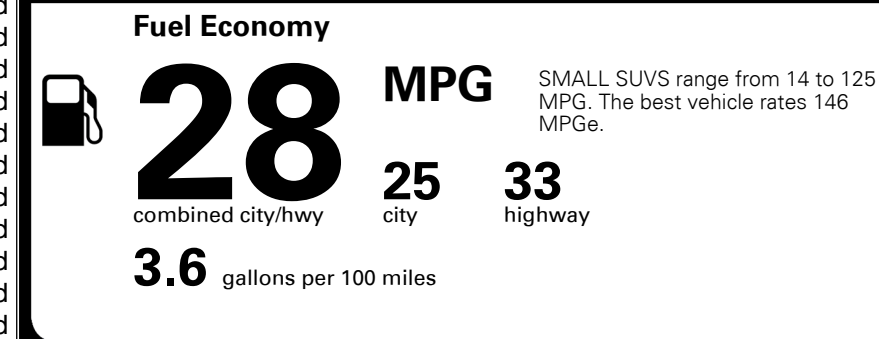

EPA DOT Fuel Economy and Environment

Gasoline Vehicle

You spend $250
more in fuel costs over 5 years compared to the average new vehicle.

Annual fuel cost $1,750