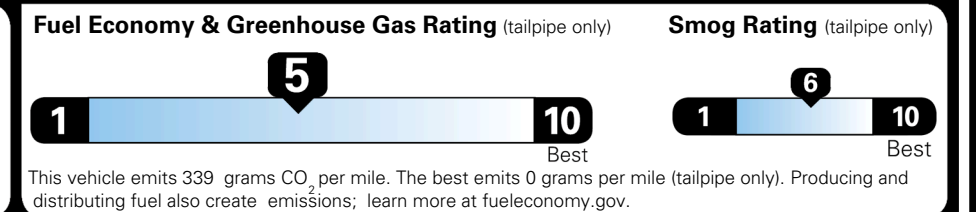

TOTAL ADDITIONAL WEIGHT: 7.3

EPA DOT Fuel Economy and Environment

Gasoline Vehicle

You spend
\$1,000
 more in fuel costs
 over 5 years
 compared to the
 average new vehicle.

Annual fuel cost
\$1,900

Actual results will vary for many reasons, including driving conditions and how you drive and maintain your vehicle. The average new vehicle gets 29 MPG and costs \$8,500 to fuel over 5 years. Cost estimates are based on 15,000 miles per year at \$ 3.30 per gallon. MPGe is miles per gasoline gallon equivalent. Vehicle emissions are a significant cause of climate change and smog.