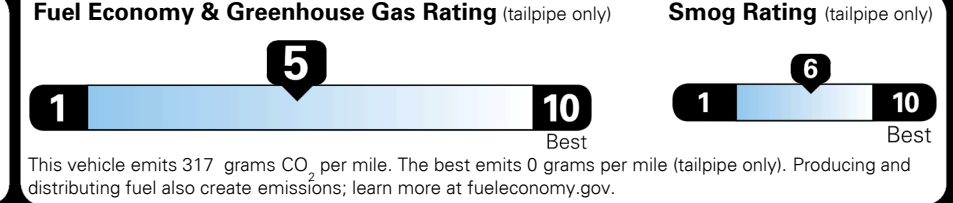

TOTAL ADDITIONAL WEIGHT: 24.5

EPA DOT Fuel Economy and Environment

Gasoline Vehicle

You spend **\$250** more in fuel costs over 5 years compared to the average new vehicle.

Annual fuel cost **\$1,750**

Actual results will vary for many reasons, including driving conditions and how you drive and maintain your vehicle. The average new vehicle gets 29 MPG and costs \$8,500 to fuel over 5 years. Cost estimates are based on 15,000 miles per year at \$ 3.30 per gallon. MPGe is miles per gasoline gallon equivalent. Vehicle emissions are a significant cause of climate change and smog.