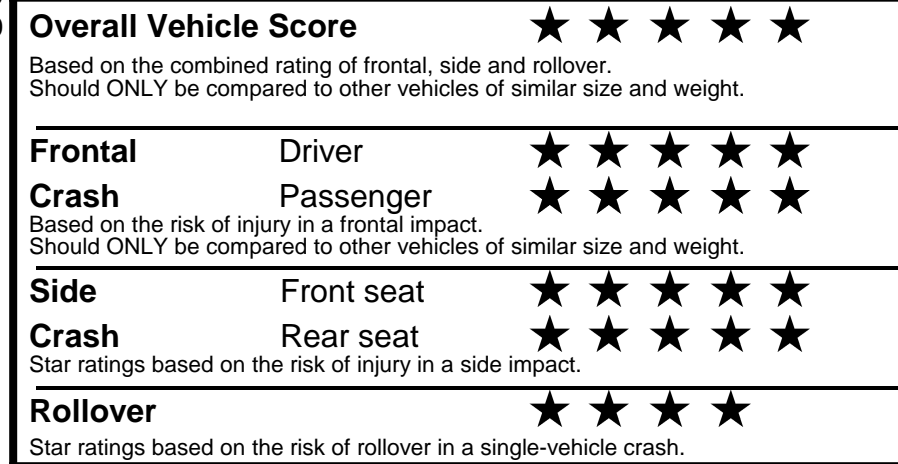

fueleconomy.gov

Calculate personalized estimates and compare vehicles

GOVERNMENT 5-STAR SAFETY RATINGS

Star ratings range from 1 to 5 stars (★★★★★) with 5 being the highest.
 Source: National Highway Traffic Safety Administration (NHTSA).
www.safercar.gov or 1-888-327-4236