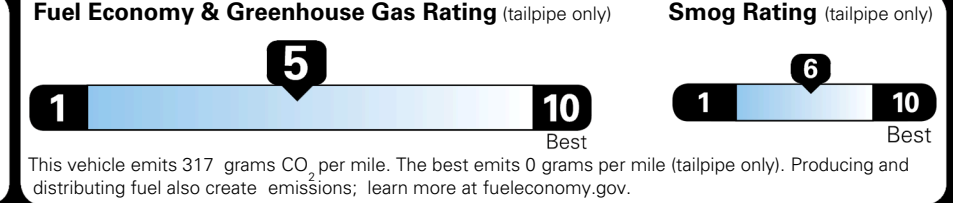

You spend $250 more in fuel costs over 5 years compared to the average new vehicle.

Annual fuel cost $1,750