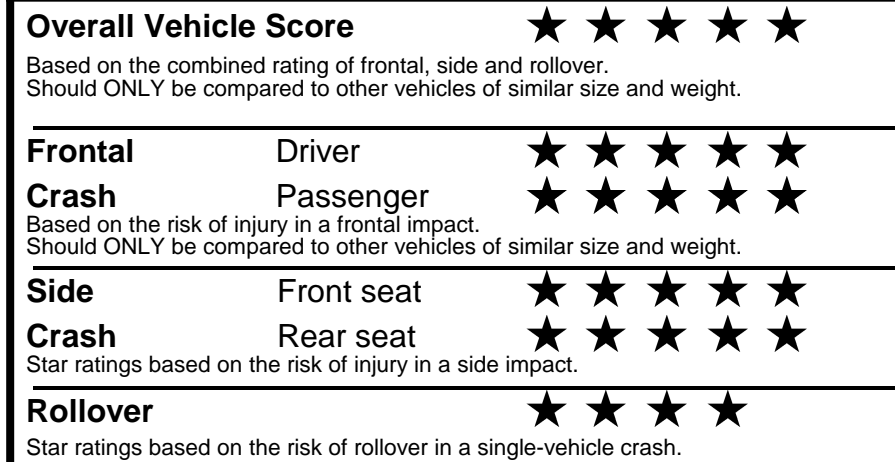

fueleconomy.gov

Calculate personalized estimates and compare vehicles

GOVERNMENT 5-STAR SAFETY RATINGS

Star ratings range from 1 to 5 stars (★★★★★) with 5 being the highest.
 Source: National Highway Traffic Safety Administration (NHTSA).
www.safercar.gov or 1-888-327-4236