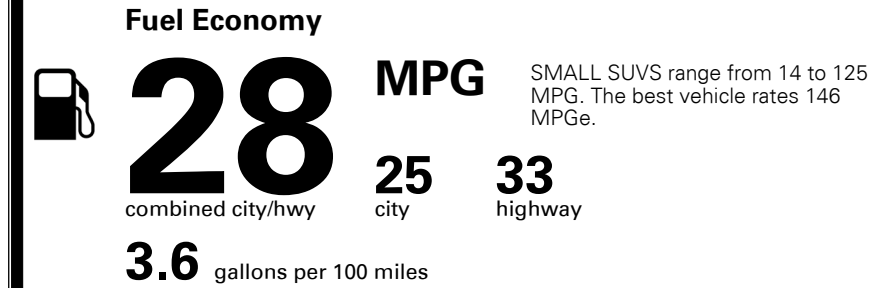

EPA DOT Fuel Economy and Environment

Gasoline Vehicle

You spend $250
more in fuel costs over 5 years compared to the average new vehicle.

Annual fuel cost $1,750