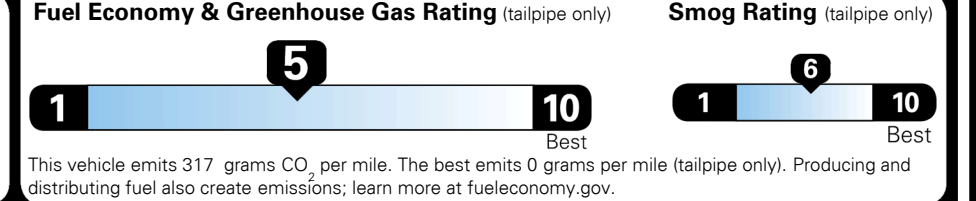

TOTAL ADDITIONAL WEIGHT: 4.4

EPA DOT Fuel Economy and Environment

Gasoline Vehicle

You spend \$250
 more in fuel costs over 5 years compared to the average new vehicle.

Annual fuel cost \$1,750

Actual results will vary for many reasons, including driving conditions and how you drive and maintain your vehicle. The average new vehicle gets 29 MPG and costs \$8,500 to fuel over 5 years. Cost estimates are based on 15,000 miles per year at \$ 3.30 per gallon. MPGe is miles per gasoline gallon equivalent. Vehicle emissions are a significant cause of climate change and smog.