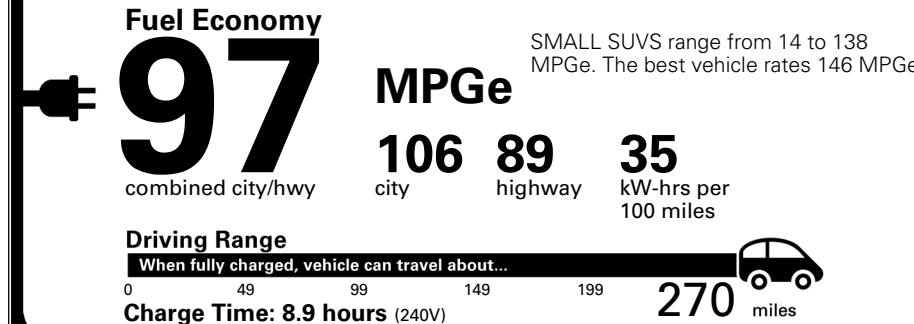

MSRP INCLUDING OPTIONS

\$ 54,135.00

INLAND FREIGHT AND HANDLING

\$ 1,545.00

TOTAL MANUFACTURER'S SUGGESTED RETAIL PRICE ▶

\$ 55,680.00

TOTAL ADDITIONAL WEIGHT: 21.2

*Additional terms and conditions apply.

EPA DOT Fuel Economy and Environment

Electric Vehicle

You save \$4,000
 in fuel costs over 5 years compared to the average new vehicle.

Annual fuel cost \$900

Actual results will vary for many reasons, including driving conditions and how you drive and maintain your vehicle. The average new vehicle gets 29 MPG and costs \$8,500 to fuel over 5 years. Cost estimates are based on 15,000 miles per year at \$0.17 per kW-hr. MPGe is miles per gasoline gallon equivalent. Vehicle emissions are a significant cause of global warming and smog.