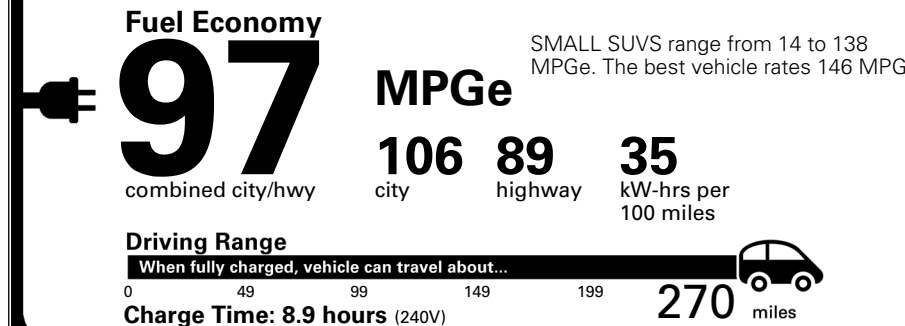

MANUFACTURER'S SUGGESTED RETAIL PRICE ▶

$ 53,000.00

COMPARE GT-LINE AWD FEATURES

Added to/in place of standard GT-Line RWD features

- Dual-Motor e-AWD (320hp, 446 lb-ft Torque)
- 20" Alloy Wheels w/ Black Finish
- Heat Pump
- Heated Steering Wheel
- Heated Rear Outboard Seats

Included
Included
Included
Included
Included

ADDITIONAL INSTALLED EQUIPMENT:

(In addition to or in place of standard features)

- Nebular Blue Paint
- GT-Line SynTex Suede Seat Package
- Carpeted Floor Mats
- Cargo Cover
- Cargo Tray w/Luggage Board
- Mud Guards (Special)

$495.00
$295.00
$240.00
$170.00
$140.00
$145.00

MSRP INCLUDING OPTIONS

$ 54,485.00

INLAND FREIGHT AND HANDLING

$ 1,545.00

TOTAL MANUFACTURER'S SUGGESTED RETAIL PRICE ▶

$ 56,030.00

TOTAL ADDITIONAL WEIGHT: 19.6

*Additional terms and conditions apply.

**Kia Connect may be currently unavailable for some Model Year 2022 and newer vehicles sold or purchased in Massachusetts; please see owners.kia.com for more information.

NOTE: When you purchase this vehicle, Kia America, Inc. collects personal information you provide to the dealership. For information on our collection and use of personal information and your rights, please see our Privacy Policy on www.kia.com.

EPA DOT Fuel Economy and Environment

Electric Vehicle

You save $4,000
in fuel costs over 5 years compared to the average new vehicle.

Annual fuel cost $900