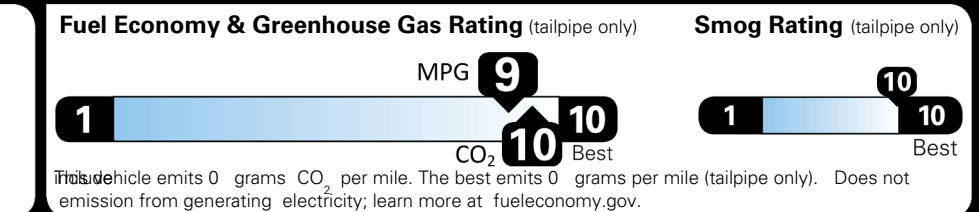

EPA DOT Fuel Economy and Environment

Electric Vehicle

You save \$4,000
 in fuel costs over 5 years compared to the average new vehicle.

Annual fuel cost \$900

Actual results will vary for many reasons, including driving conditions and how you drive and maintain your vehicle. The average new vehicle gets 29 MPG and costs \$8,500 to fuel over 5 years. Cost estimates are based on 15,000 miles per year at \$0.17 per kW-hr. MPGe is miles per gasoline gallon equivalent. Vehicle emissions are a significant cause of global warming and smog.