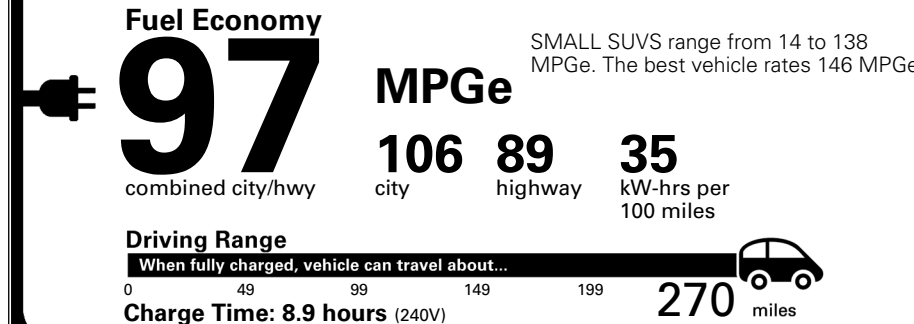

WARRANTY

10 Year/100,000 Mile Limited Powertrain Warranty
10 Year/100,000 Mile Limited Battery Warranty
5 Year/60,000 Mile Limited Basic Warranty
5 Year/60,000 Mile Roadside Assistance

MANUFACTURER'S SUGGESTED RETAIL PRICE ▶

$ 53,000.00

COMPARE GT-LINE AWD FEATURES

Added to/in place of standard GT-Line RWD features

- Dual-Motor e-AWD (320hp, 446 lb-ft Torque)
- 20" Alloy Wheels w/ Black Finish
- Heat Pump
- Heated Steering Wheel
- Heated Rear Outboard Seats

Included
Included
Included
Included
Included

ADDITIONAL INSTALLED EQUIPMENT:

(In addition to or in place of standard features)

- Ebony Black Paint
- Carpeted Floor Mats
- Cargo Cover
- Mud Guards (Special)

$495.00
$240.00
$170.00
$145.00

MSRP INCLUDING OPTIONS

$ 54,050.00

INLAND FREIGHT AND HANDLING

$ 1,545.00

TOTAL MANUFACTURER'S SUGGESTED RETAIL PRICE ▶

$ 55,595.00

TOTAL ADDITIONAL WEIGHT: 15.8

*Additional terms and conditions apply.

**Kia Connect may be currently unavailable for some Model Year 2022 and newer vehicles sold or purchased in Massachusetts; please see owners.kia.com for more information.

NOTE: When you purchase this vehicle, Kia America, Inc. collects personal information you provide to the dealership. For information on our collection and use of personal information and your rights, please see our Privacy Policy on www.kia.com.

EPA DOT Fuel Economy and Environment

Electric Vehicle

You save $4,000
in fuel costs over 5 years compared to the average new vehicle.

Annual fuel cost $900