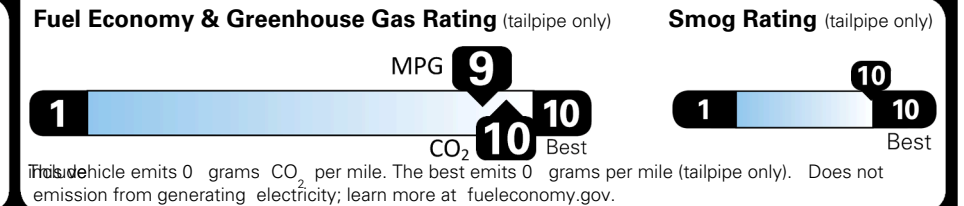

EPA DOT Fuel Economy and Environment

Electric Vehicle

You save \$4,000
 in fuel costs over 5 years compared to the average new vehicle.

Annual fuel cost \$900

Actual results will vary for many reasons, including driving conditions and how you drive and maintain your vehicle. The average new vehicle gets 29 MPG and costs \$8,500 to fuel over 5 years. Cost estimates are based on 15,000 miles per year at \$0.17 per kW-hr. MPGe is miles per gasoline gallon equivalent. Vehicle emissions are a significant cause of global warming and smog.