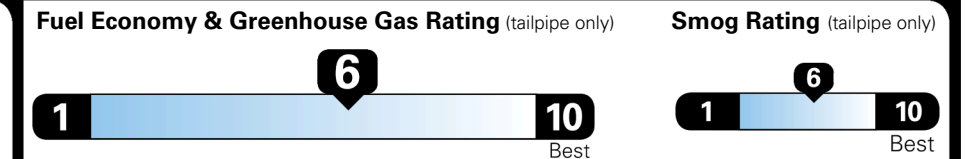

MIDSIZE CARS range from 15 to 139 MPG. The best vehicle rates 146 MPGe.

You save $1,000
in fuel costs over 5 years compared to the average new vehicle.

Annual fuel cost $1,500