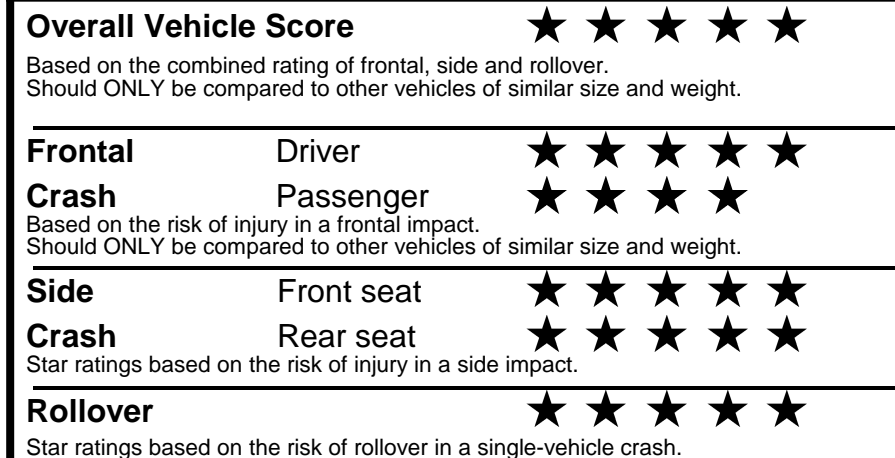

fueleconomy.gov

Calculate personalized estimates and compare vehicles

GOVERNMENT 5-STAR SAFETY RATINGS

Star ratings range from 1 to 5 stars (★★★★★) with 5 being the highest.
 Source: National Highway Traffic Safety Administration (NHTSA).
www.safercar.gov or 1-888-327-4236