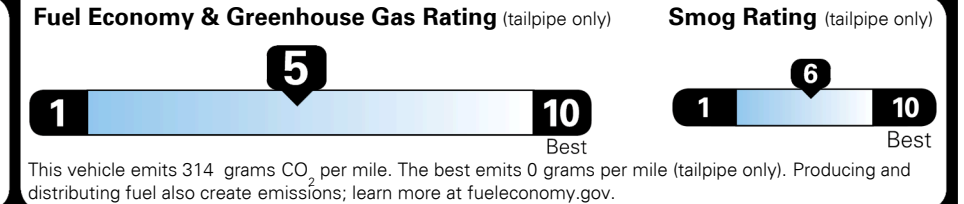

TOTAL ADDITIONAL WEIGHT:

EPA DOT Fuel Economy and Environment

Gasoline Vehicle

You spend \$250 more in fuel costs over 5 years
 compared to the average new vehicle.

Annual fuel cost \$1,750

Actual results will vary for many reasons, including driving conditions and how you drive and maintain your vehicle. The average new vehicle gets 29 MPG and costs \$8,500 to fuel over 5 years. Cost estimates are based on 15,000 miles per year at \$ 3.30 per gallon. MPGe is miles per gasoline gallon equivalent. Vehicle emissions are a significant cause of climate change and smog.